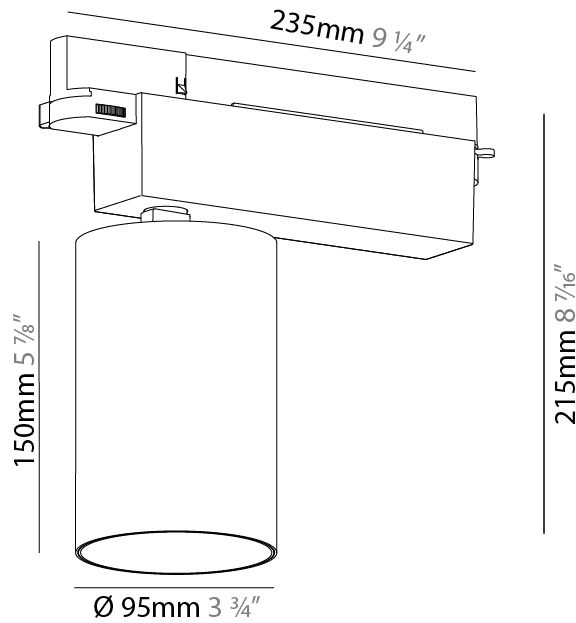

GENERAL

Series: Centriq
Subseries: Centriq 95
Brand: Prolicht
Division: Architectural
Mounting Type: Track
Mounting Location: Ceiling
Subcategory: Spots

PHYSICAL

Shape: Cylinder
Diameter (mm): 95
Diameter (in): 3 3/4
Length (mm): 235
Length (in): 9 1/4
Height (mm): 150
Height (in): 5 7/8
Light Distribution: Adjustable / Direct
Weight (kg): 1.495
Weight (lbs): 3.3
Fixture Finish: SSR / BKV / CWI / CRY / HAB / UFT / ITA / RUA / FTG / MYG / LOD / PUS / FRO / FUP / KIA / POP / BLS / SPG / MEY / GOH / GUM / CHC / COM / ABZ / JAG / OBR / MOS / ROR
Fixture Material: Aluminum

ELECTRICAL

Lamp Type: LED (Zhaga Standard)
Input Wattage (W): 26
Total Output Wattage (W): 23.6
Dimming: Tri-Mode (Non-Dimming and Phase Dimming (120Vac only) and 0-10V Dimming)
Driver Included: Yes
Driver Location: Integrated
Driver Type: Constant Current - Universal
Driver Class: Class 2
Input Voltage (V): 120 - 277
Constant Current (MA): 700

LED

Number of LEDs: 1
Color Temperature (°K): 2700 / 3000 / 3500 / 4000
Max. Delivered Lumen (lm): 2148 / 2289 / 2357 / 2405
Nominal Lumen (lm): 3113 / 3317 / 3416 / 3486
CRI: >90 CRI
Lamp Life (hrs): 50000
Upon Request: Special Color Temperature Special Led

OPTICAL

Reflector: 18 / 26 / 40
Adjustability: Rotational 340°; Tilt 90°
Upon Request: Special Beam Angles

RATINGS AND CERTIFICATIONS

Certified By: Certified for North American Standards
IP rating: IP20